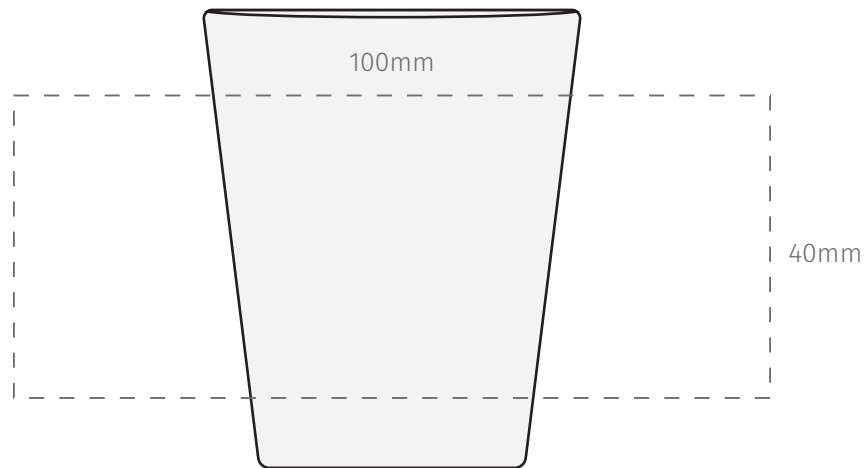

TEMPLATE:
■ SHOT GLASS

Item shown at 100% actual size when viewed on A4 paper

BRANDING - Sublimation, Laser engraving

Max branding area 100 x 40mm